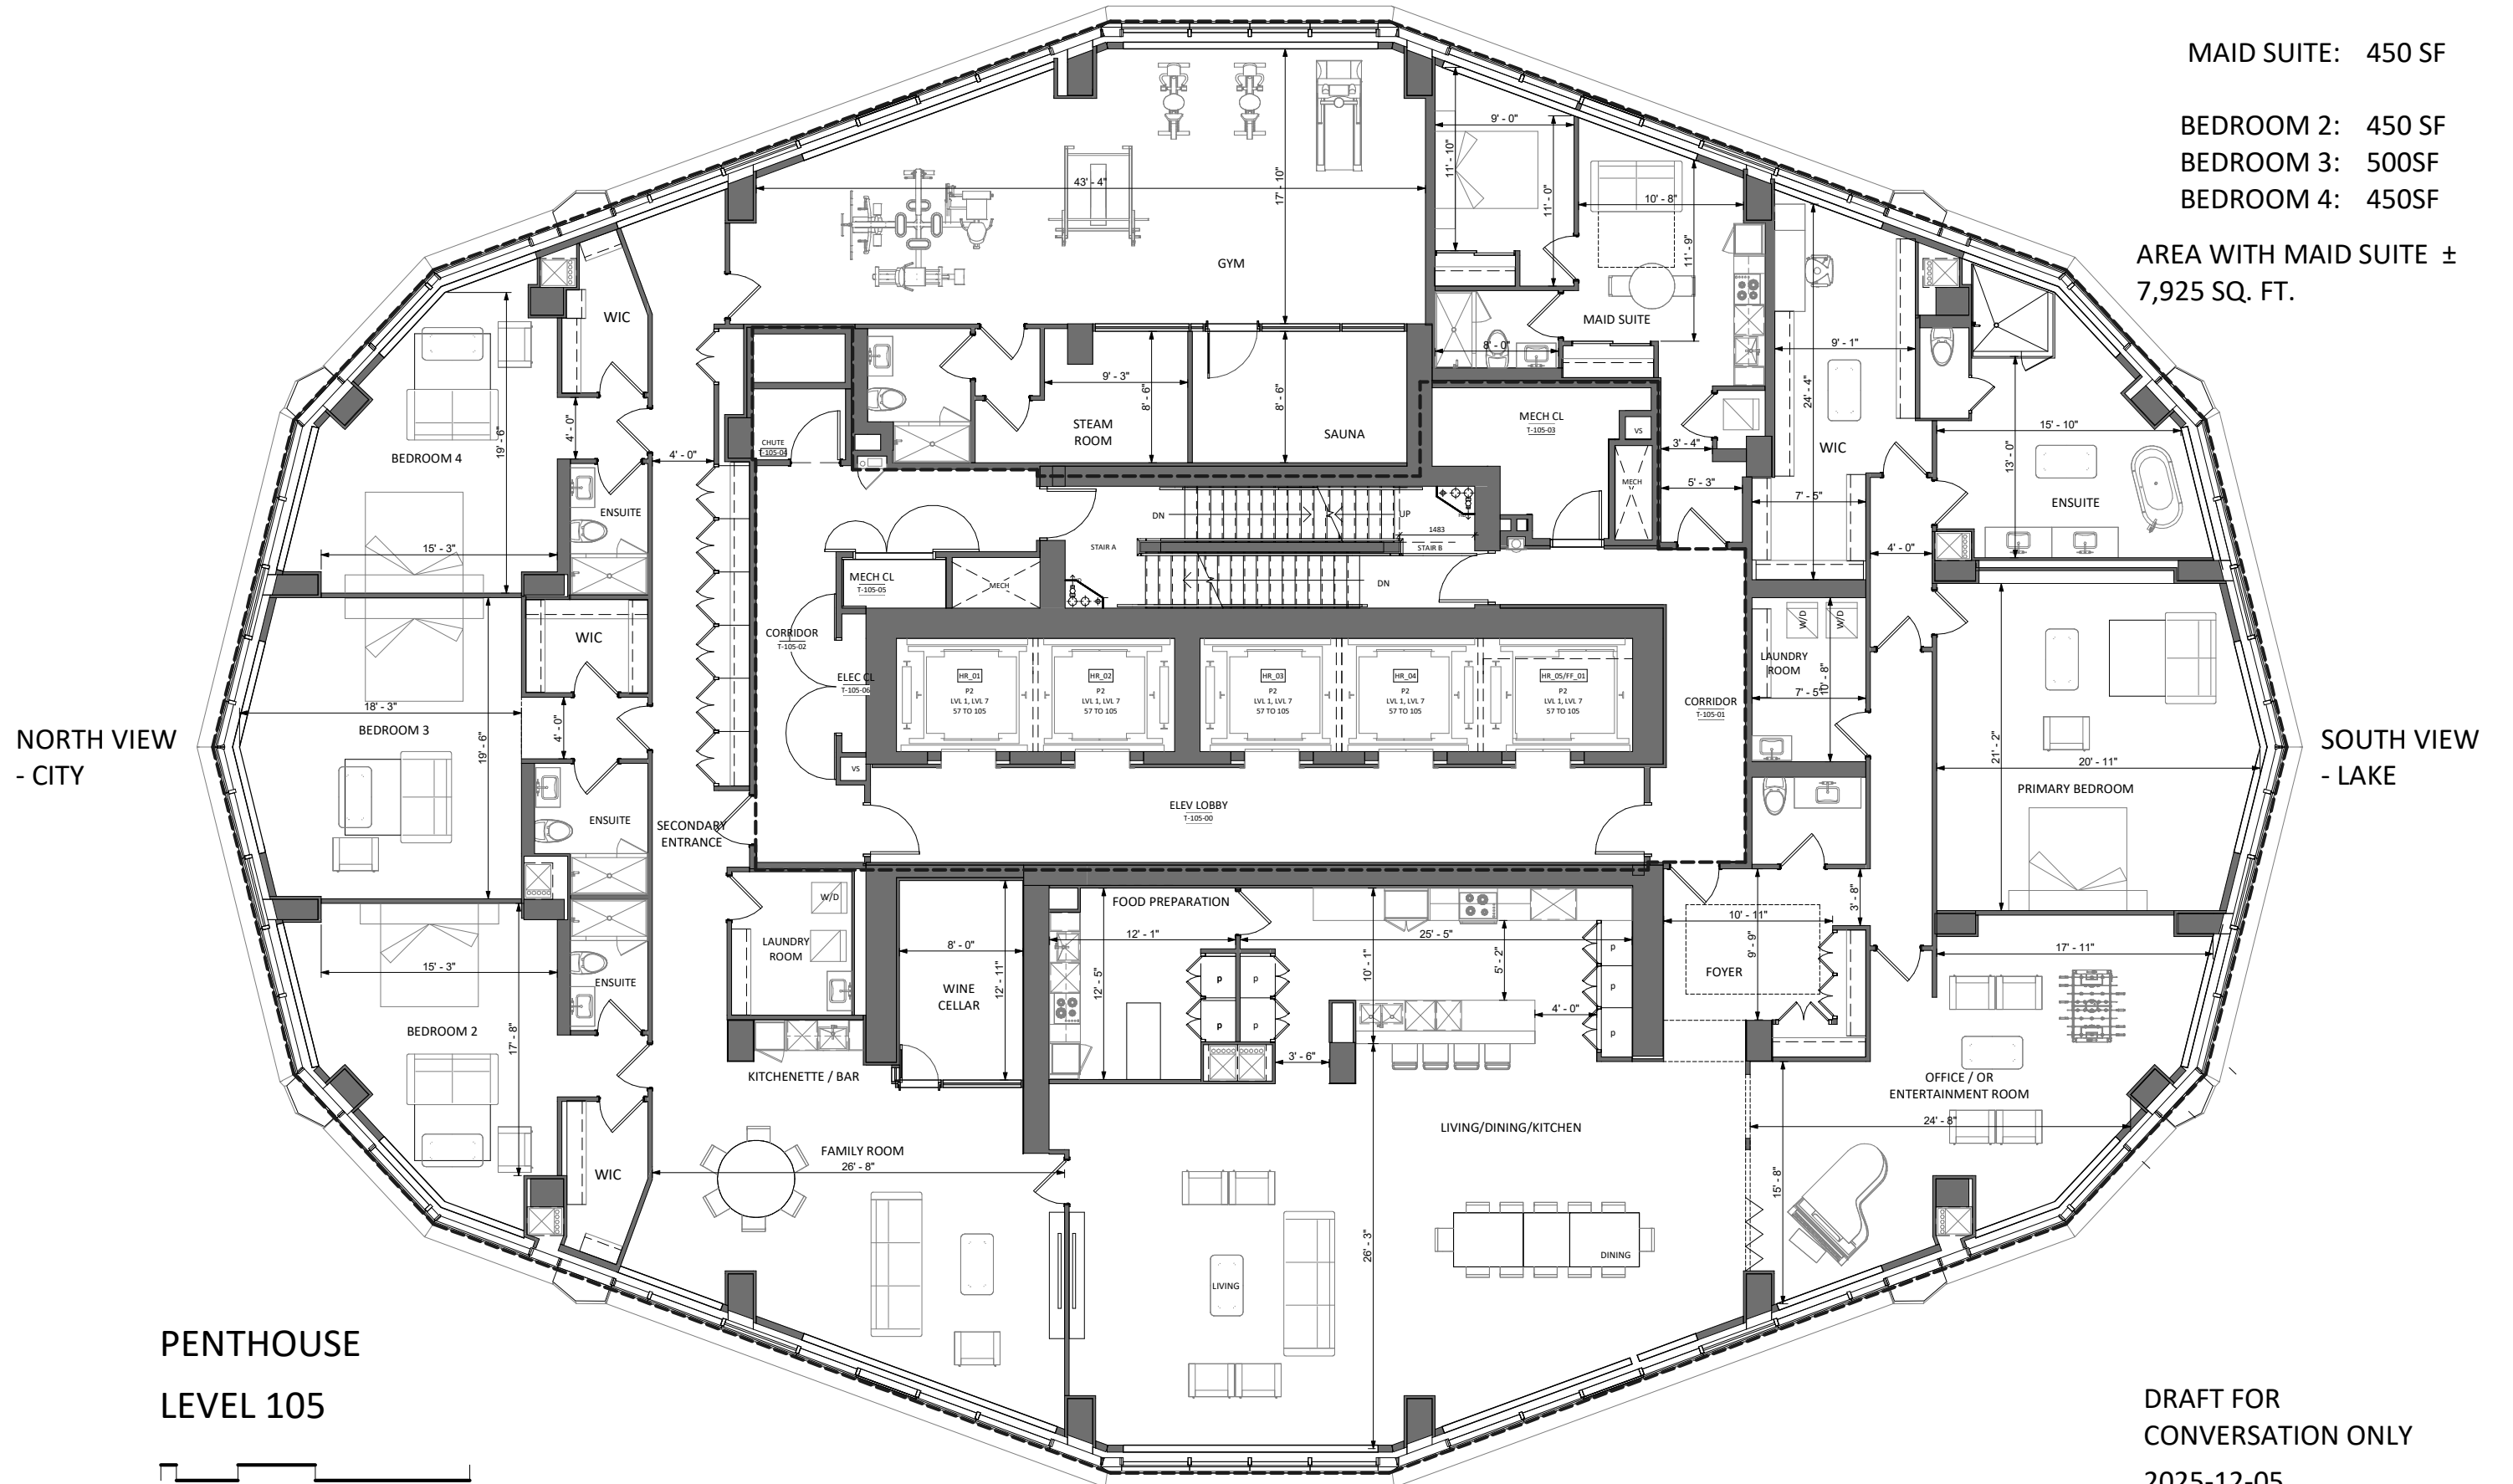

PRIMARY BEDROOM: 1,000SF

MAID SUITE: 450 SF

BEDROOM 2: 450 SF

BEDROOM 3: 500SF

BEDROOM 4: 450SF

AREA WITH MAID SUITE ±
7,925 SQ. FT.

NORTH VIEW
- CITY

SOUTH VIEW
- LAKE

WEST VIEW
- CN TOWER

PENTHOUSE
LEVEL 105

DRAFT FOR
CONVERSATION ONLY
2025-12-05