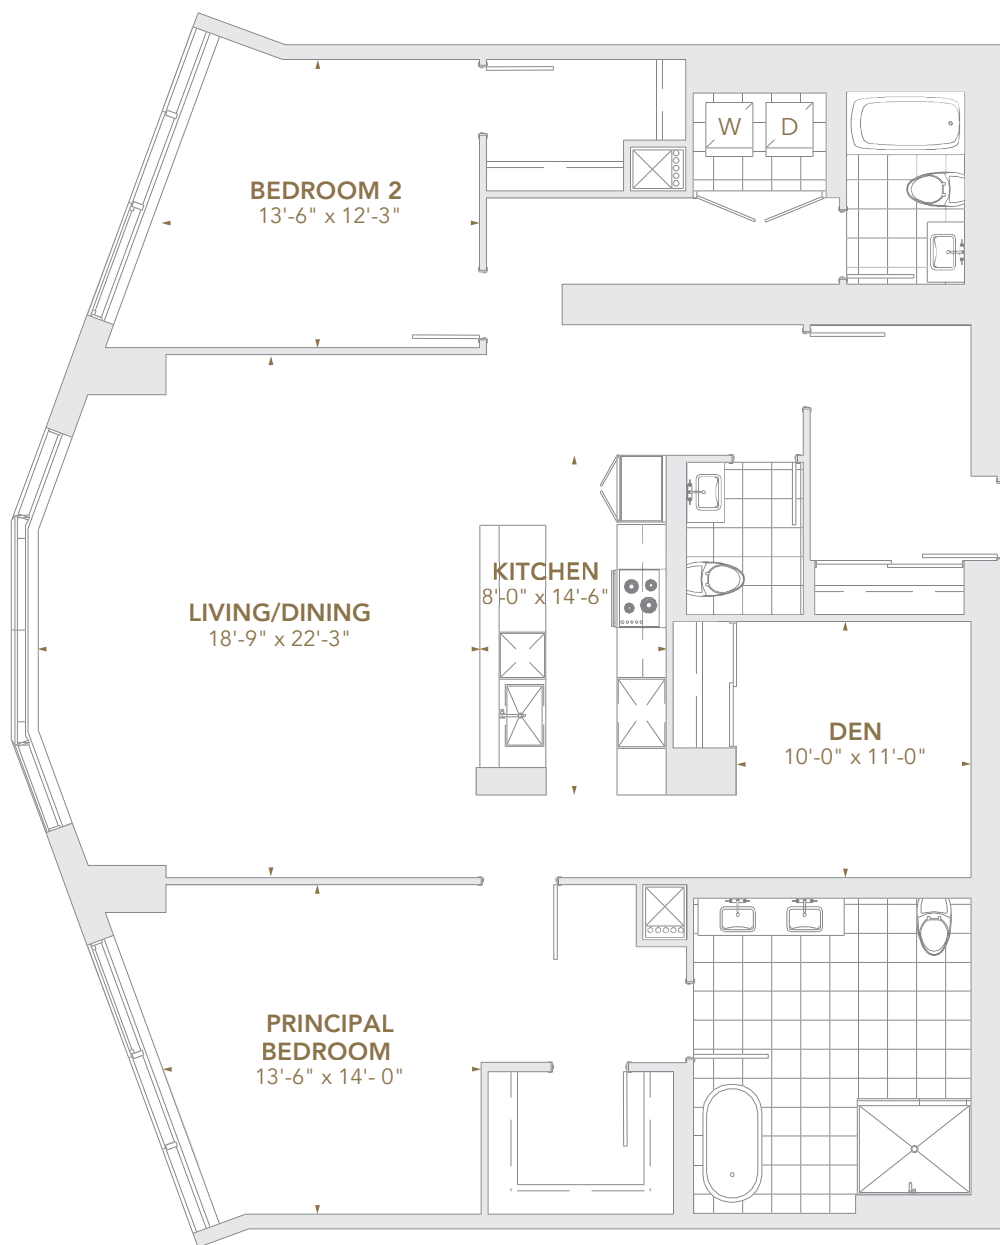

THE
SKYVILLA
 COLLECTION

SKYVILLA 01
3 BEDROOM

INTERIOR 2,270 - 2,455 SQ.FT.

INTERIOR AREAS

- Suite 10401 - 2,270 SQ.FT.
- Suite 10301 - 2,315 SQ.FT.
- Suite 10201 - 2,365 SQ.FT.
- Suite 10101 - 2,410 SQ.FT.
- Suite 10001 - 2,455 SQ.FT.

PINNACLE
SKYTOWER

PINNACLE ONE YONGE

All areas and stated room dimensions are approximate.
 Sizes and specifications are subject to change without notice.
 Actual living area, window location, and balcony/terraces may vary from floor stated areas. E.&O.E.

THE
SKYVILLA
 COLLECTION

SKYVILLA 02
 2 BEDROOM + DEN

INTERIOR 1,905 - 2,005 SQ.FT.

INTERIOR AREAS

- Suite 10402 - 1,905 SQ.FT.
- Suite 10302 - 1,930 SQ.FT.
- Suite 10202 - 1,955 SQ.FT.
- Suite 10102 - 1,980 SQ.FT.
- Suite 10002 - 2,005 SQ.FT.