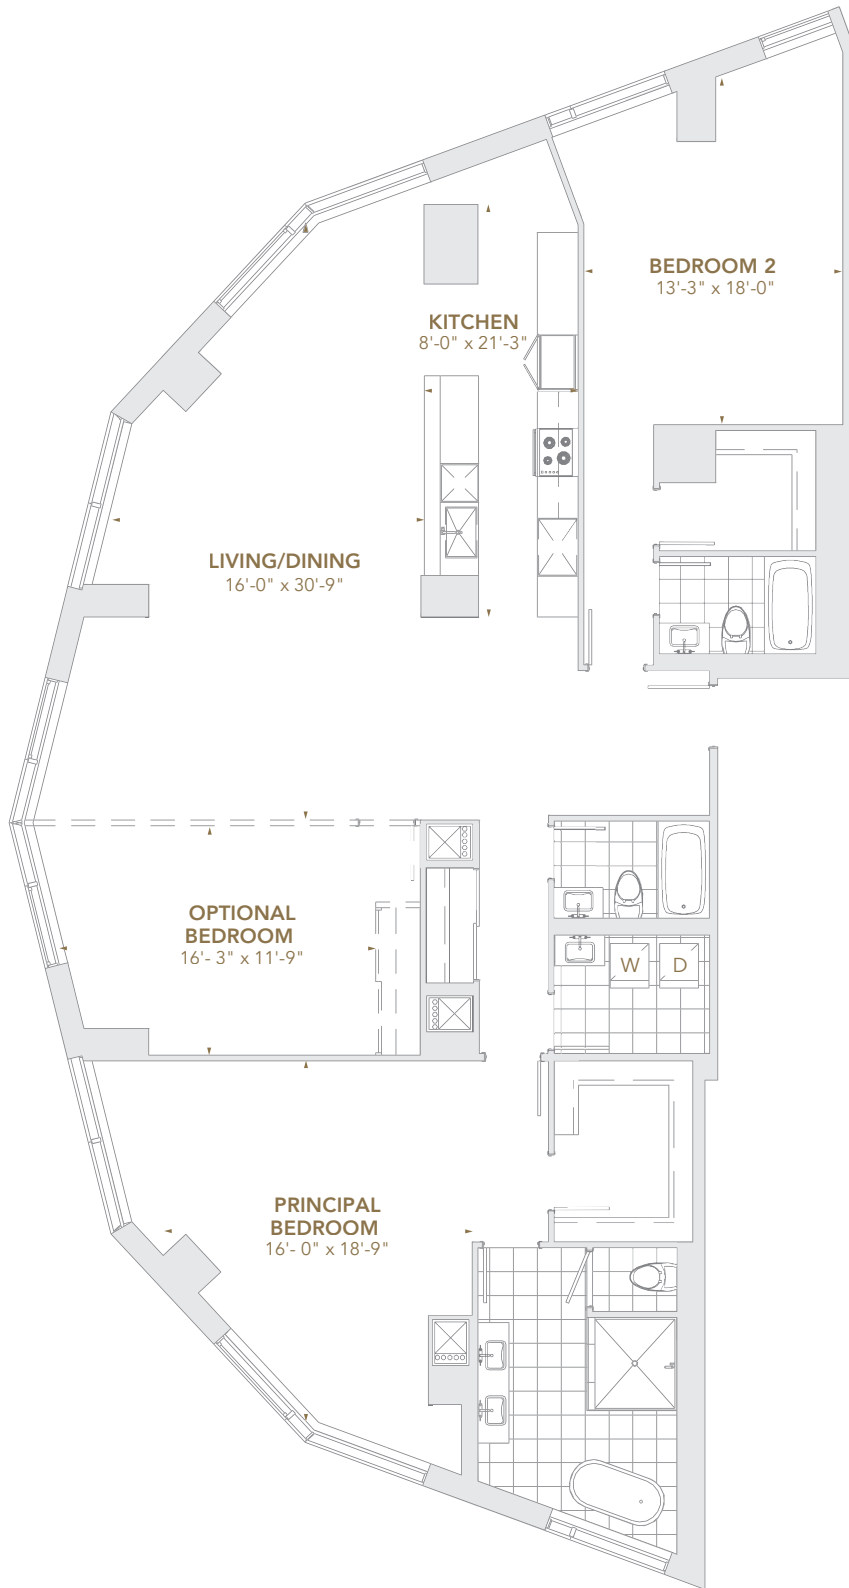

THE
SKYVILLA
 COLLECTION

SKYVILLA 01
3 BEDROOM

INTERIOR 2,270 - 2,455 SQ.FT.

INTERIOR AREAS

- Suite 10401 - 2,270 SQ.FT.
- Suite 10301 - 2,315 SQ.FT.
- Suite 10201 - 2,365 SQ.FT.
- Suite 10101 - 2,410 SQ.FT.
- Suite 10001 - 2,455 SQ.FT.

PINNACLE
SKYTOWER

PINNACLE ONE YONGE

All areas and stated room dimensions are approximate.
 Sizes and specifications are subject to change without notice.
 Actual living area, window location, and balcony/terraces may vary from floor stated areas. E.&O.E.

THE
SKYVILLA
 COLLECTION

SKYVILLA 02
 2 BEDROOM + DEN

INTERIOR 1,905 - 2,005 SQ.FT.

INTERIOR AREAS

- Suite 10402 - 1,905 SQ.FT.
- Suite 10302 - 1,930 SQ.FT.
- Suite 10202 - 1,955 SQ.FT.
- Suite 10102 - 1,980 SQ.FT.
- Suite 10002 - 2,005 SQ.FT.