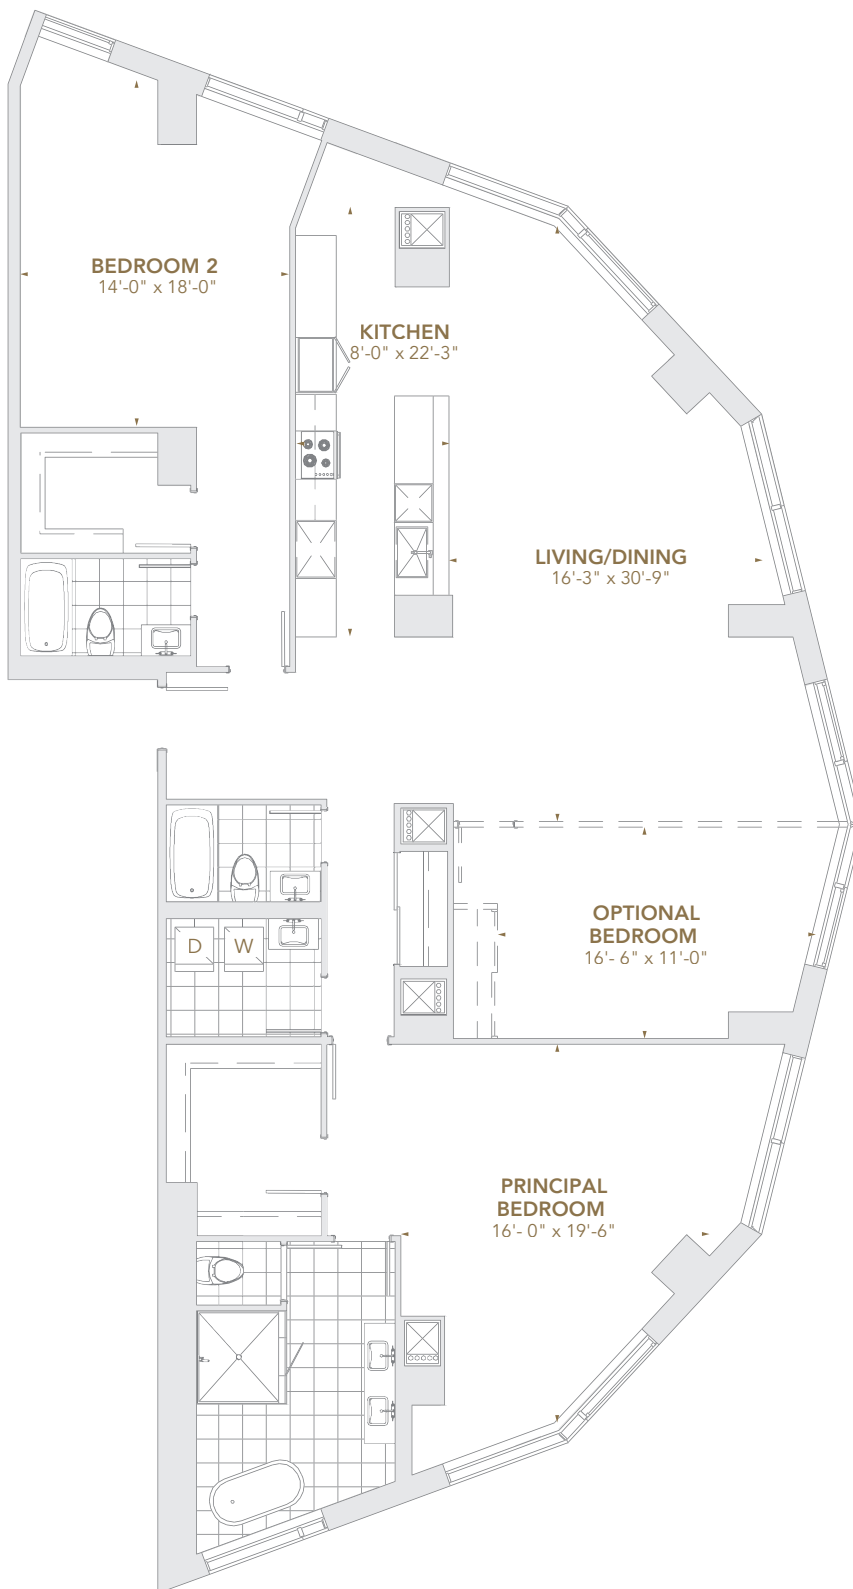

THE
SKYVILLA
 COLLECTION

SKYVILLA 02
 2 BEDROOM + DEN

INTERIOR 1,905 - 2,005 SQ.FT.

INTERIOR AREAS

- Suite 10402 - 1,905 SQ.FT.
- Suite 10302 - 1,930 SQ.FT.
- Suite 10202 - 1,955 SQ.FT.
- Suite 10102 - 1,980 SQ.FT.
- Suite 10002 - 2,005 SQ.FT.

PINNACLE
SKYTOWER

PINNACLE ONE YONGE

All areas and stated room dimensions are approximate.
 Sizes and specifications are subject to change without notice.
 Actual living area, window location, and balcony/terraces may vary from floor stated areas. E.&O.E.

THE
SKYVILLA
 COLLECTION

SKYVILLA 03
 3 BEDROOM

INTERIOR 2,315 - 2,500 SQ.FT.

INTERIOR AREAS

- Suite 10403 - 2,315 SQ.FT.
- Suite 10303 - 2,360 SQ.FT.
- Suite 10203 - 2,410 SQ.FT.
- Suite 10103 - 2,455 SQ.FT.
- Suite 10003 - 2,500 SQ.FT.